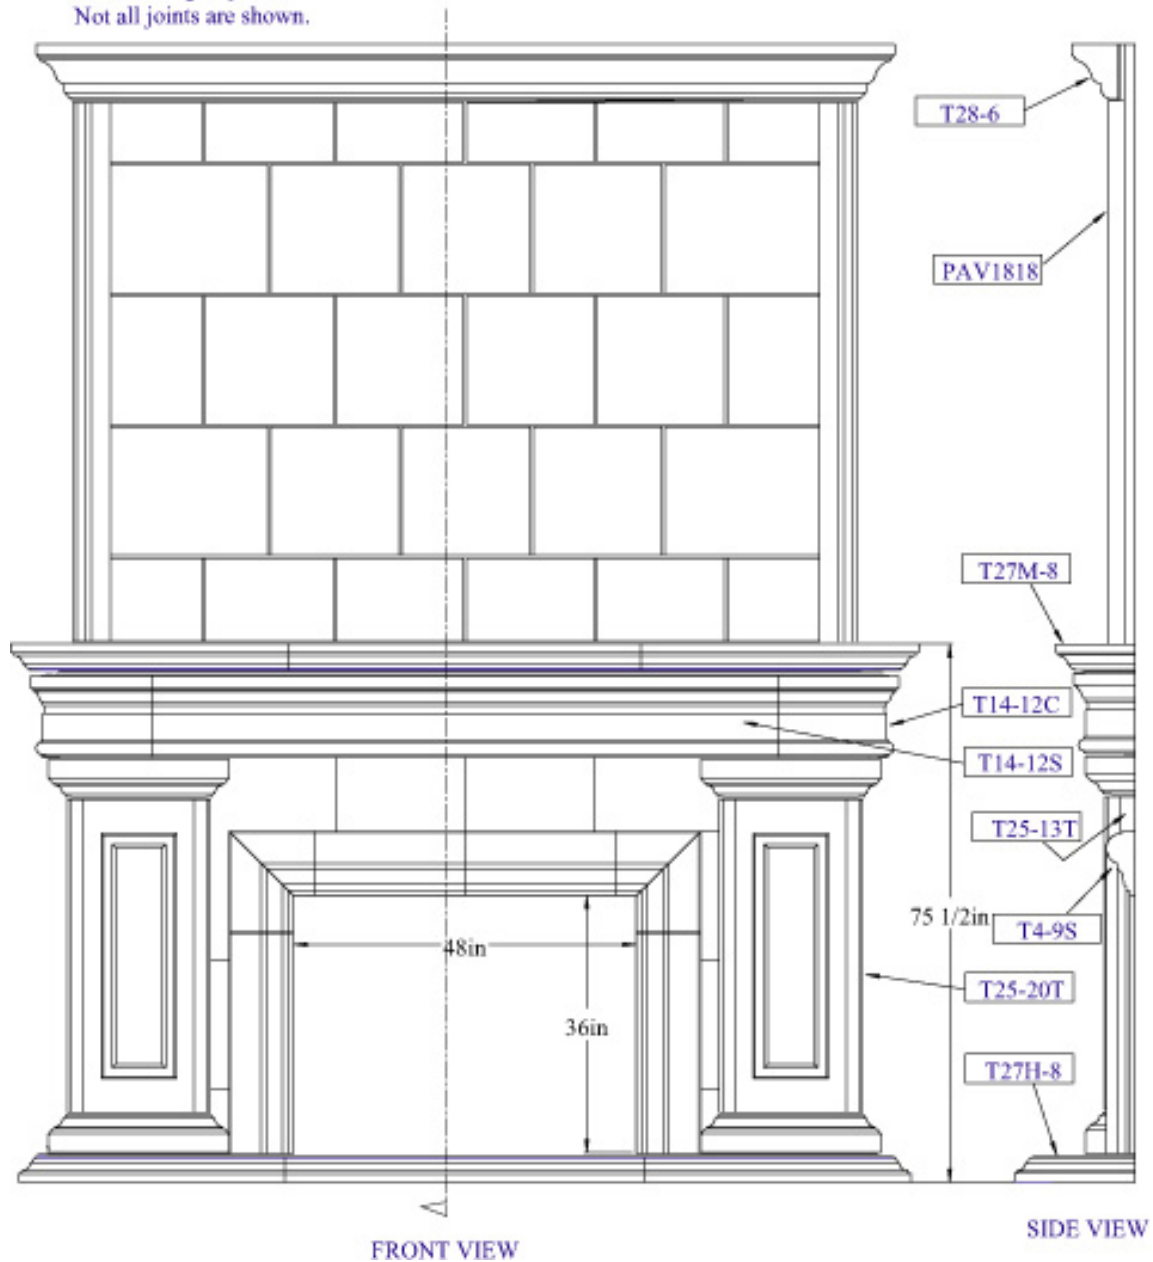

#3 FIREPLACE SURROUND

Typical Installation

Dimensions shown are for illustration purposes only. Most measurements can be adjusted to meet your requirements.

Field cutting required.
Not all joints are shown.

11 - 3