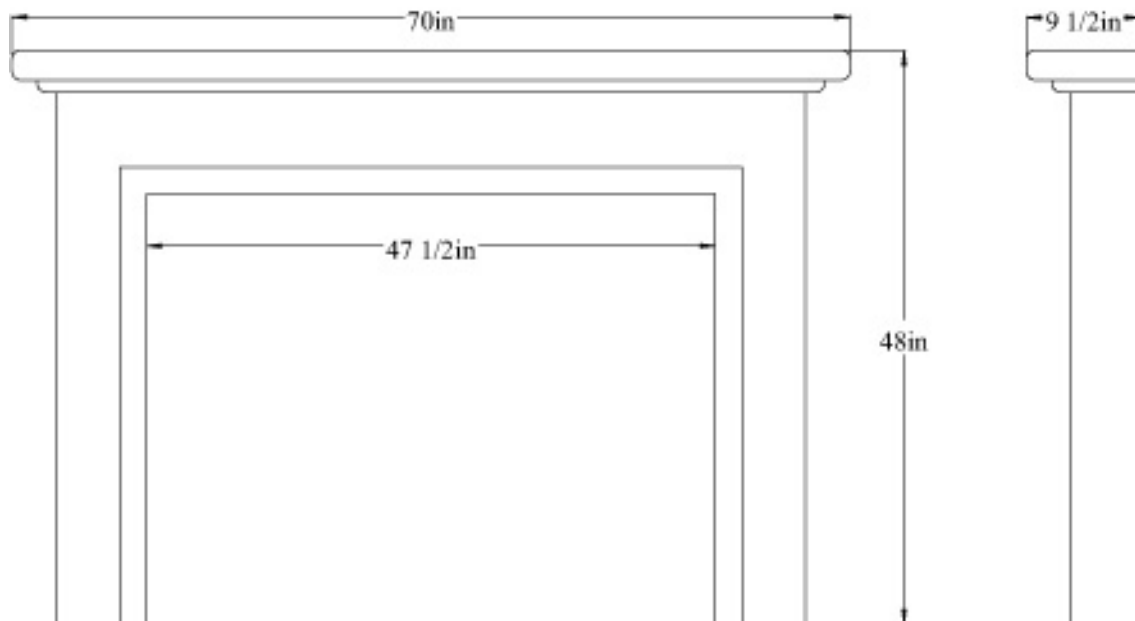

#16 FIREPLACE  
SURROUND

Typical Installation

Dimensions shown are for illustration purposes only. Most measurements can be adjusted to meet your requirements.

Field cutting required.

Not all joints are shown.